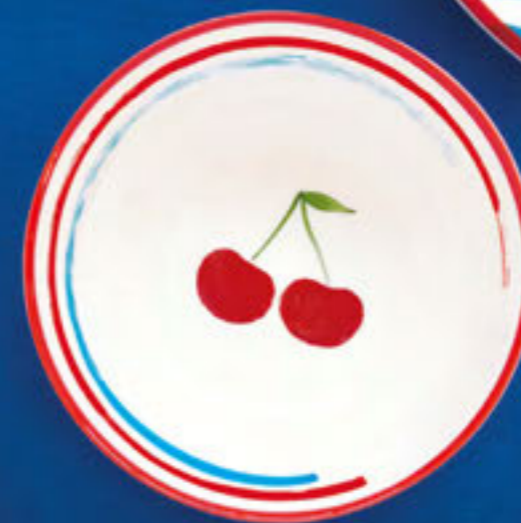

VE: 2 st. € 12,60
VE: 4 st. € 11,20
VE: 6 st. € 10,50

AGRUMI

art. 2607 AGRU Ø 30 cm
Schale, Keramik

VE: 2 st. € 15,30
VE: 4 st. € 13,60
VE: 6 st. € 12,75

MADE IN ITALY
HAND PAINTED

CILIEGIE
NEUHEIT

MADE IN ITALY
HAND PAINTED