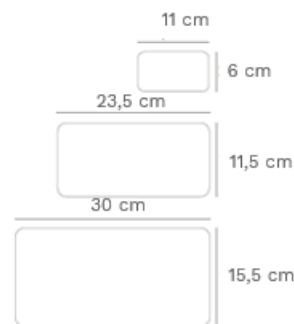

New

SET 3 VASSOI WD699

IT: Set 3 vassoi rettangolari in 3 misure e 3 decorazioni differenti.

Pratico e colorato set di vassoi per servire tè, aperitivi e caffè donando un tocco orientale alla vostra tavola. Grazie ai ricercati decori questo articolo diventa un elemento decorativo per la tua casa. Dimensioni: 30x15,5, 23,5x11,5, 11x6 cm.

EN: Set of 3 rectangular trays in 3 sizes and 3 different decorations.

Practical and colourful set of trays for serving tea, aperitifs and coffee, adding an oriental touch to your table. Thanks to the refined decorations this article becomes a decorative element for your home.

Dimensions: 30x15.5 cm, 23.5 x 11.5 cm, 11x6 cm

FR: Set de 3 plateaux rectangulaires en 3 tailles et 3 décorations différentes.

Set de plateaux pratiques et colorés pour servir le thé, les apéritifs et le café en donnant une touche orientale à votre table. Grâce aux décorations raffinées, cet article devient un élément décoratif pour votre intérieur.

Dimensions: 30x15.5 cm, 23.5 x 11.5 cm, 11x6 cm

Prezzo/Price/Prix

€ 32,90

**ARRIVO PREVISTO/EXPECTED
ARRIVAL/ARRIVÉE PRÉVUE:**
15/10/2023