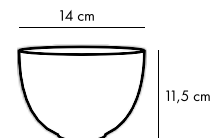

New
**SET 2 CIOTOLE
RAMEN
WD702**

IT: Set 2 ciotole decorate a rilievo, 2 bacchette. Questo set in perfetto stile asiatico ti consente di dare originalità e colore ai tuoi piatti orientali.

Capacità: 800 ml

Dimensioni: Ø 14 x H 11,5 cm

EN: Set of 2 relief decorated bowls, 2 chopsticks. This Asian-style set allows you to add originality and colour to your oriental dishes.

Capacity: 800 ml

Dimensions: Ø 14 x H 11.5 cm

FR: Set de 2 bols décorés en relief, 2 baguettes. Ce set au style asiatique vous permet d'ajouter de l'originalité et de la couleur à vos plats orientaux.

Contenance: 800 ml

Dimensions: Ø 14 x H 11,5 cm

**Prezzo/Price/Prix
€ 31,90**

**ARRIVO PREVISTO/EXPECTED
ARRIVAL/ARRIVÉE PRÉVUE:
15/10/2023**