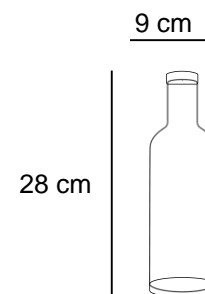

BOTTIGLIE ACRILICO WD405

IT: Bottiglia colorata in acrilico con decorazione verticale a rilievo effetto vetro.

Capacità: 1 l

Dimensioni: Ø 9 H 28 cm

Disponibile in 3 varianti di colore: marrone, blu, avio.

EN: Colored acrylic bottle with glass-effect vertical decoration in relief.

Capacity: 1L

Dimensions: Ø 9 H 28 cm

Available in 3 color variants: brown, blue, air force blue.

FR: Bouteille en acrylique coloré avec décor vertical effet verre en relief.

Capacité: 1L

Dimensions: Ø 9 H 28 cm

Disponibile en 3 variantes de couleur : marron, bleu, bleu armée de l'air.

**Prezzo/Price/Prix
€ 19,90**

**ARRIVO PREVISTO/EXPECTED
ARRIVAL/ARRIVÉE PRÉVUE:
15/06/23**