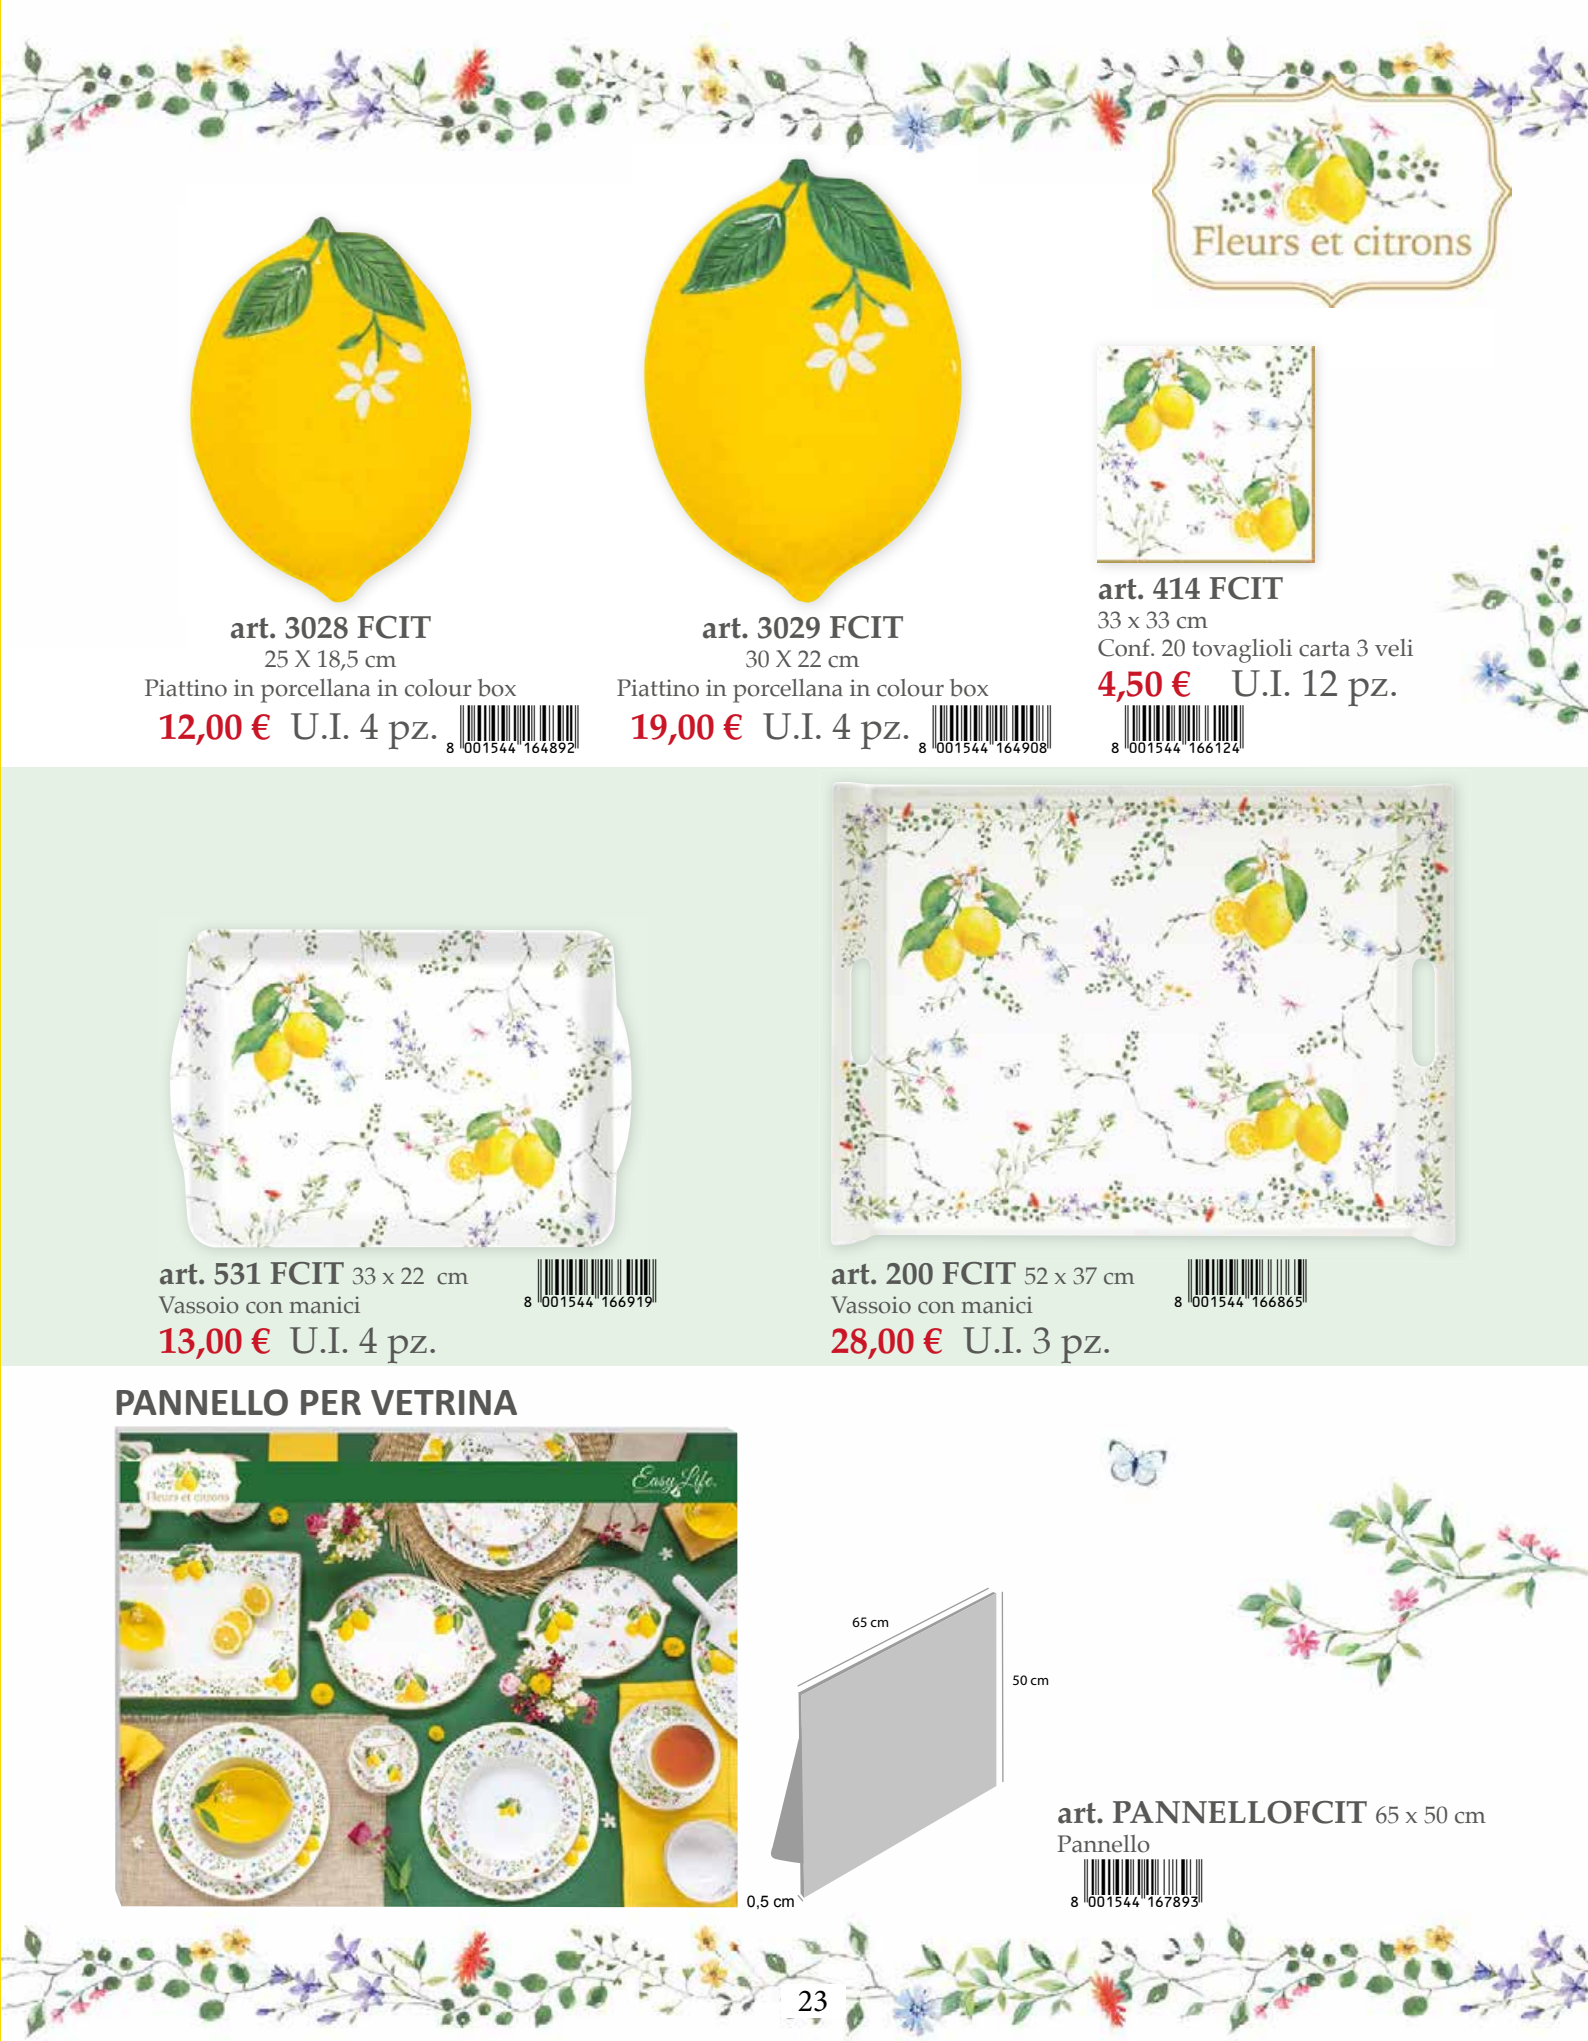

art. 3028 FCIT
25 X 18,5 cm

Piattino in porcellana in colour box